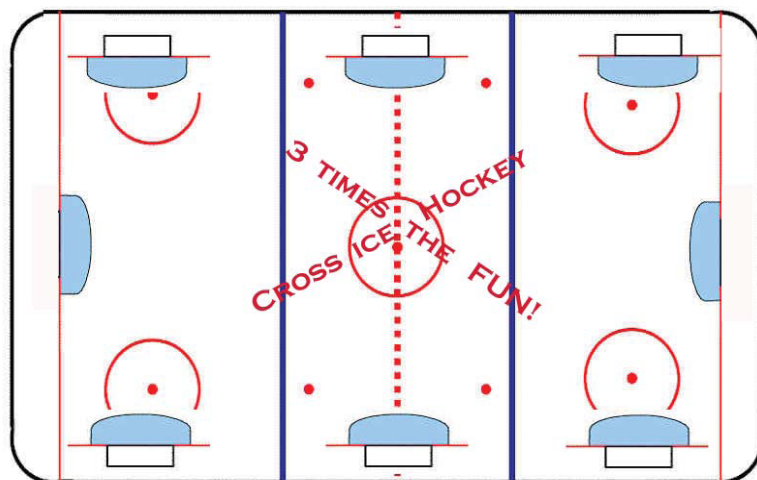

Ocean Ice Palace

197 Chambersbridge Road, Brick, NJ (732) 477-4411

3 on 3 League

Summer Fun

Format:

6 player Teams + Goalie (Full Teams Welcomed)

3 Games per weekly session

4 Levels:

Mites/Squirt/PW/Bantam

We use bumpers to allow for three 20 minute games per session

Small ice games provide plenty of puck touches and goalie save opportunities. Small area games are a part of USA Hockey's American Development Model, as they allow for creativity, and a competitive game-like situation.

With a reduced number of players and smaller surface, much more hockey gets played in a short period of time. Quick burst skating is rewarded as is creative and experimental stick handling. The number of transitions is a wild. Defenders need to manage gaps better and shooters can try things they never would in a travel game. The emphasis is on Fun, Fun, Fun.

Sign-up at www.oceanhockey.com
Contact: Carter@lceworldconsulting.com
732-280-2093

Game times:

PW- 6:40 Wednesday, Bantam 7:50 Wednesday
Mite Thurs- 5:30, Squirt 6:40 Thurs

All Penalties go to penalty shot

Program Starts June 9

8 weeks/8 sessions: $175

Space is limited

Full teams welcomed (rosters may be shifted to maintain competition)

Birth years 1996, 1997, 1998, 1999, 2000, 2001, 2002, 2003, 2004

197 Chambersbridge Road, Brick, NJ (732) 477-4411

Powered by Iceworld Consulting